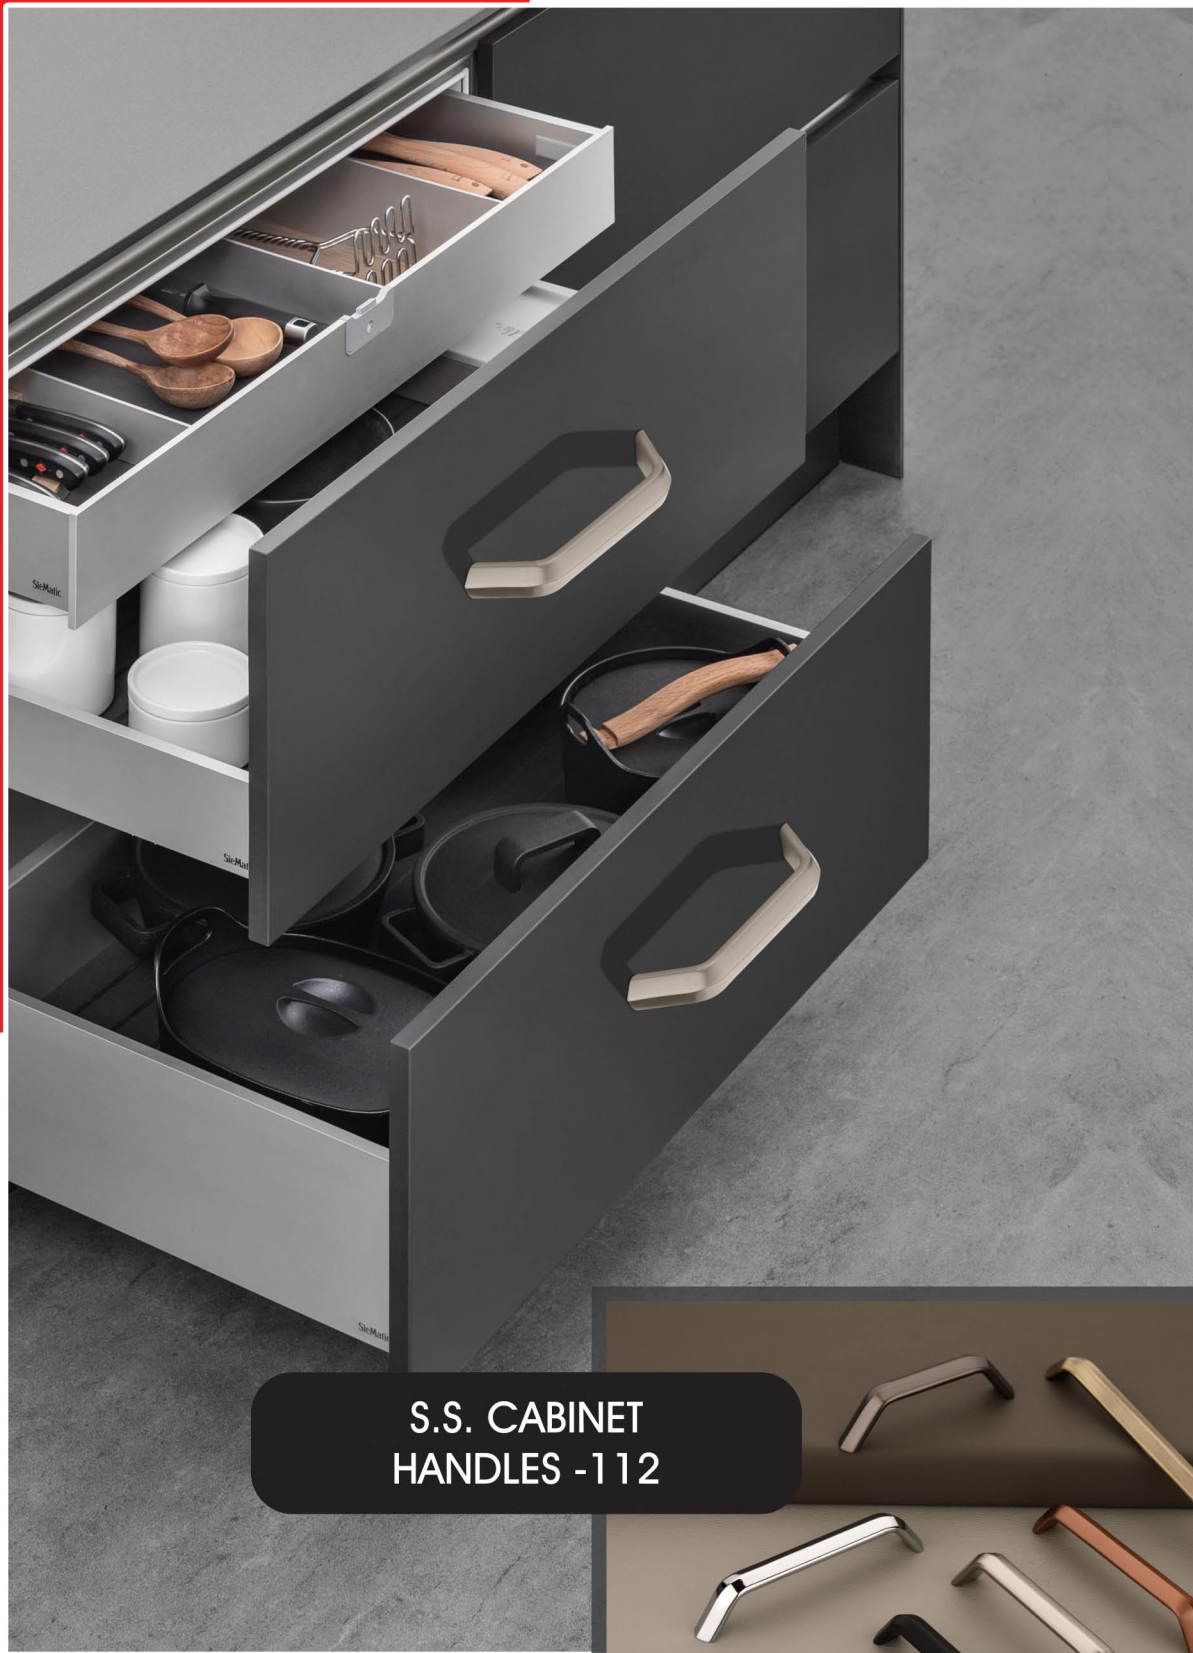

**S.S. CABINET
HANDLES -112**