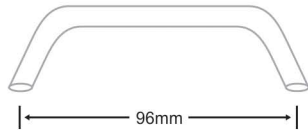

STAINLESS STEEL
CABINET HANDLES

FAVO[®]

The logo features the word "FAVO" in a bold, red, sans-serif font. The letters are thick and blocky. A red rectangular border surrounds the text, with the top and bottom lines being longer than the side lines. A registered trademark symbol (®) is located at the top right of the letter "O".

TECHNICAL SPECIFICATION

SIZE OF HANDLE

Hall Centre to Hall Centre

Size : 4" (96mm) / 6" (128mm) / 8" (192mm) / 12" (288mm)

FINISH OF HANDLE

C.P.
(Chrome Finish)

B.A.
(Brass antique)

W.S.
(White Satin)