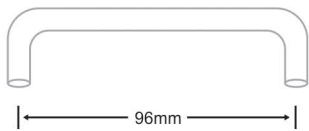

STAINLESS STEEL
CABINET HANDLES

FAVO[®]

The logo features the word "FAVO" in a bold, red, sans-serif font. The letters are thick and blocky. A red rectangular border surrounds the text, with the top and bottom lines being longer than the side lines. A registered trademark symbol (®) is located at the top right of the letter "O".

TECHNICAL SPECIFICATION

SIZE OF HANDLE

Hall Centre to Hall Centre

Size : 4" (96mm) / 6" (128mm) / 8" (192mm) / 12" (288mm)

FINISH OF HANDLE

C.P.
(Chrome Finish)

B.A.
(Brass antique)

W.S.
(White Satin)