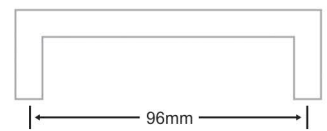

STAINLESS STEEL
CABINET HANDLES

FAVO[®]

The logo features the word "FAVO" in a bold, red, sans-serif font. The letters are thick and blocky. A red rectangular border surrounds the text, with the top and bottom lines being longer than the side lines. A registered trademark symbol (®) is located at the top right of the letter "O".

TECHNICAL SPECIFICATION

SIZE OF HANDLE

Hall Centre to Hall Centre

Size : 4" (96mm) / 6" (128mm) / 8" (192mm) / 12" (288mm)

FINISH OF HANDLE

C.P.
(Chrome Finish)

B.A.
(Brass antique)

W.S.
(White Satin)