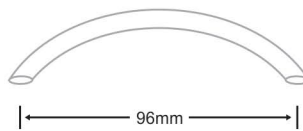

STAINLESS STEEL
CABINET HANDLES

FAVO[®]

The logo features the word "FAVO" in a bold, red, sans-serif font. The letters are thick and blocky. A red rectangular border surrounds the text, with the top and bottom lines being longer than the side lines. A registered trademark symbol (®) is located at the top right of the letter "O".

TECHNICAL SPECIFICATION

SIZE OF HANDLE

Hall Centre to Hall Centre

Size : 4" (96mm) / 6" (128mm) / 8" (192mm) / 12" (288mm)

FINISH OF HANDLE

C.P.
(Chrome Finish)

B.A.
(Brass antique)

W.S.
(White Satin)